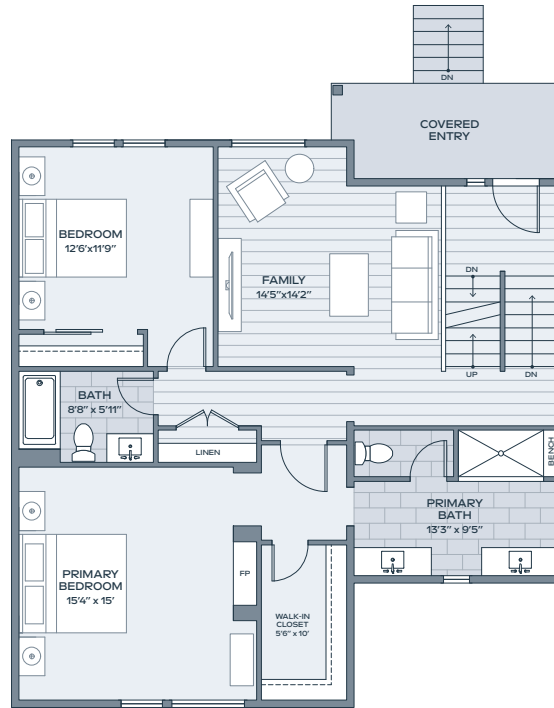

B

3 BEDROOM INDOOR 2,518 SF
3 BATH OUTDOOR 376 SF
2 HALF BATH GARAGE 531 SF

LOWER

MAIN

SECOND

Alcove Residences is located in the state of Colorado. All reservations, contracts and other documents relating to the sale of this real estate shall be executed only in the state of Colorado. No state bureau or division of real estate has inspected, examined, or qualified this offering. This advertisement does not constitute an offer or solicitation in any state where prior registration is required. All renderings and illustrative maps are conceptual only and subject to change. Amenities shown in renderings and illustrative maps are proposed, and may not occur. The developer reserves the right to make any modifications and changes as deemed necessary. Square-footages, dimensions, sizes, specifications, furnishings, layouts, and materials are approximate only and subject to change without notice. Window sizes, layouts, configurations and ceiling heights may vary from home to home. Prices are subject to change without notice. Errors & omissions excepted. Listing courtesy of Slifer Smith & Frampton Real Estate. 🏡

re:play