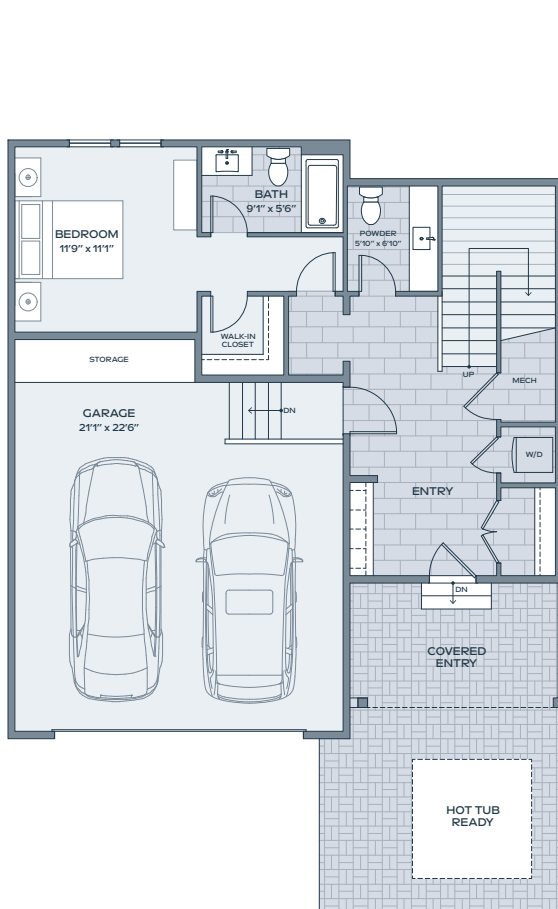

B

3 BEDROOM INDOOR 2,518 SF
3 BATH OUTDOOR 376 SF
2 HALF BATH GARAGE 531 SF

LOWER

MAIN

SECOND

Alcove Residences is located in the state of Colorado. All reservations, contracts and other documents relating to the sale of this real estate shall be executed only in the state of Colorado. No state bureau or division of real estate has inspected, examined, or qualified this offering. This advertisement does not constitute an offer or solicitation in any state where prior registration is required. All renderings and illustrative maps are conceptual only and subject to change. Amenities shown in renderings and illustrative maps are proposed, and may not occur. The developer reserves the right to make any modifications and changes as deemed necessary. Square-footages, dimensions, sizes, specifications, furnishings, layouts, and materials are approximate only and subject to change without notice. Window sizes, layouts, configurations and ceiling heights may vary from home to home. Prices are subject to change without notice. Errors & omissions excepted. Listing courtesy of Slifer Smith & Frampton Real Estate. 🏡

re:play