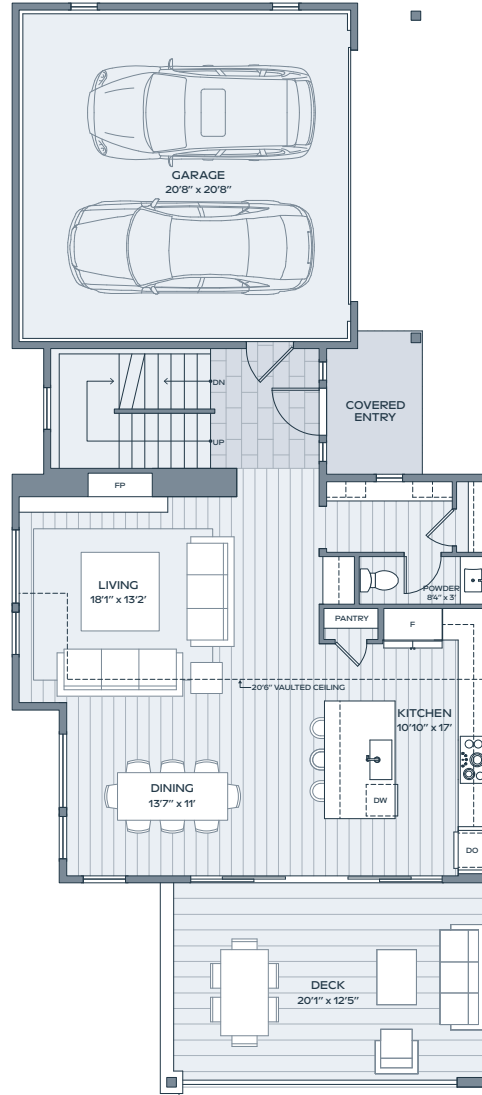

3 BEDROOM
3.5 BATH

INDOOR 2,405 SF
OUTDOOR 408 SF
GARAGE 476 SF

LOWER

MAIN

SECOND

Alcove Residences is located in the state of Colorado. All reservations, contracts and other documents relating to the sale of this real estate shall be executed only in the state of Colorado. No state bureau or division of real estate has inspected, examined, or qualified this offering. This advertisement does not constitute an offer or solicitation in any state where prior registration is required. All renderings and illustrative maps are conceptual only and subject to change. Amenities shown in renderings and illustrative maps are proposed, and may not occur. The developer reserves the right to make any modifications and changes as deemed necessary. Square-footages, dimensions, sizes, specifications, furnishings, layouts, and materials are approximate only and subject to change without notice. Window sizes, layouts, configurations and ceiling heights may vary from home to home. Prices are subject to change without notice. Errors & omissions excepted. Listing courtesy of Slifer Smith & Frampton Real Estate. 🏡

re:play