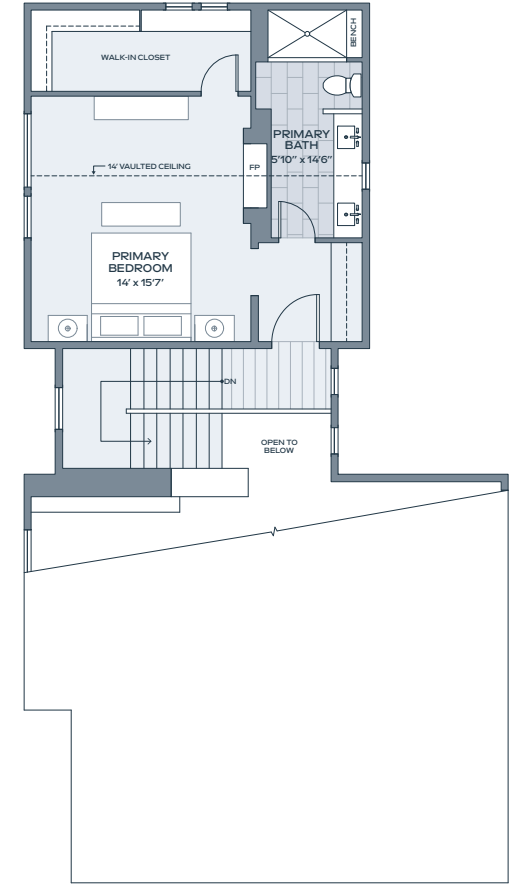

3 BEDROOM
3.5 BATH

INDOOR 2,405 SF
OUTDOOR 408 SF
GARAGE 476 SF

LOWER

MAIN

SECOND

Alcove Residences is located in the state of Colorado. All reservations, contracts and other documents relating to the sale of this real estate shall be executed only in the state of Colorado. No state bureau or division of real estate has inspected, examined, or qualified this offering. This advertisement does not constitute an offer or solicitation in any state where prior registration is required. All renderings and illustrative maps are conceptual only and subject to change. Amenities shown in renderings and illustrative maps are proposed, and may not occur. The developer reserves the right to make any modifications and changes as deemed necessary. Square-footages, dimensions, sizes, specifications, furnishings, layouts, and materials are approximate only and subject to change without notice. Window sizes, layouts, configurations and ceiling heights may vary from home to home. Prices are subject to change without notice. Errors & omissions excepted. Listing courtesy of Slifer Smith & Frampton Real Estate. 🏡

re:play