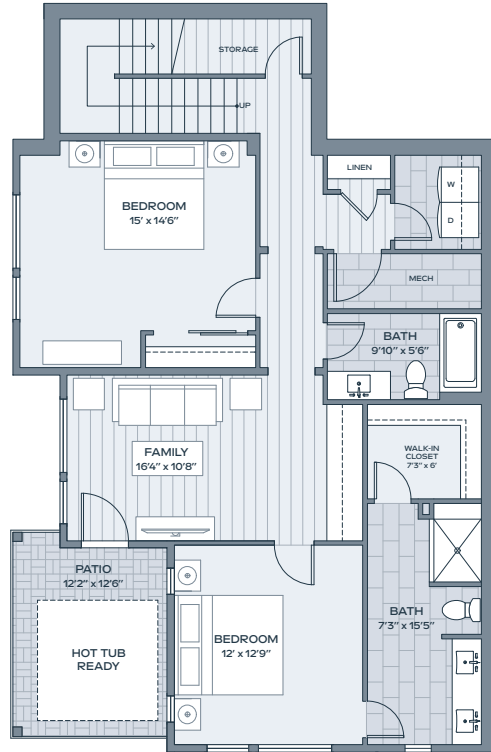

3 BEDROOM
3.5 BATH

INDOOR 2,405 SF
OUTDOOR 408 SF
GARAGE 476 SF

LOWER

MAIN

SECOND

Alcove Residences is located in the state of Colorado. All reservations, contracts and other documents relating to the sale of this real estate shall be executed only in the state of Colorado. No state bureau or division of real estate has inspected, examined, or qualified this offering. This advertisement does not constitute an offer or solicitation in any state where prior registration is required. All renderings and illustrative maps are conceptual only and subject to change. Amenities shown in renderings and illustrative maps are proposed, and may not occur. The developer reserves the right to make any modifications and changes as deemed necessary. Square-footages, dimensions, sizes, specifications, furnishings, layouts, and materials are approximate only and subject to change without notice. Window sizes, layouts, configurations and ceiling heights may vary from home to home. Prices are subject to change without notice. Errors & omissions excepted. Listing courtesy of Slifer Smith & Frampton Real Estate. 🏡

re:play