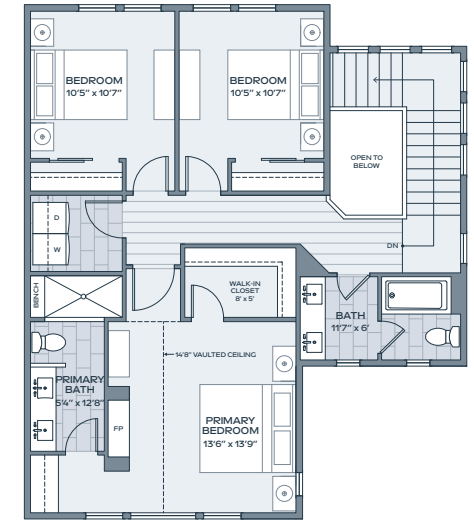

# D1

4 BEDROOM    INDOOR    2,732 SF  
 3 BATH        OUTDOOR    468 SF  
 2 HALF BATH   GARAGE     508 SF

LOWER

MAIN

SECOND

UPPER

Alcove Residences is located in the state of Colorado. All reservations, contracts and other documents relating to the sale of this real estate shall be executed only in the state of Colorado. No state bureau or division of real estate has inspected, examined, or qualified this offering. This advertisement does not constitute an offer or solicitation in any state where prior registration is required. All renderings and illustrative maps are conceptual only and subject to change. Amenities shown in renderings and illustrative maps are proposed, and may not occur. The developer reserves the right to make any modifications and changes as deemed necessary. Square-footages, dimensions, sizes, specifications, furnishings, layouts, and materials are approximate only and subject to change without notice. Window sizes, layouts, configurations and ceiling heights may vary from home to home. Prices are subject to change without notice. Errors & omissions excepted. Listing courtesy of Slifer Smith & Frampton Real Estate. 🏡

re:play