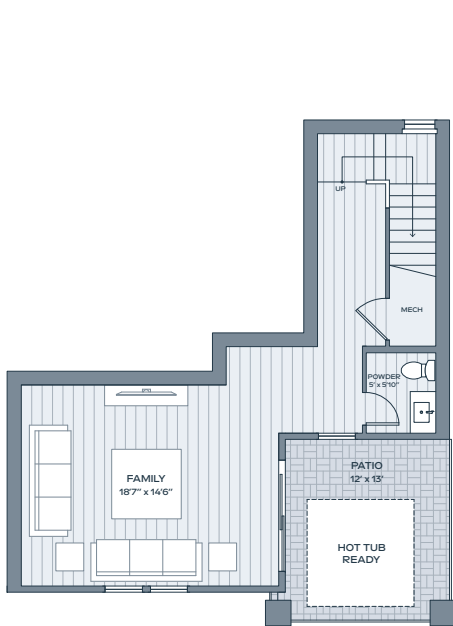

# D1

4 BEDROOM    INDOOR    2,732 SF  
 3 BATH        OUTDOOR    468 SF  
 2 HALF BATH   GARAGE     508 SF

LOWER

MAIN

SECOND

UPPER

Alcove Residences is located in the state of Colorado. All reservations, contracts and other documents relating to the sale of this real estate shall be executed only in the state of Colorado. No state bureau or division of real estate has inspected, examined, or qualified this offering. This advertisement does not constitute an offer or solicitation in any state where prior registration is required. All renderings and illustrative maps are conceptual only and subject to change. Amenities shown in renderings and illustrative maps are proposed, and may not occur. The developer reserves the right to make any modifications and changes as deemed necessary. Square-footages, dimensions, sizes, specifications, furnishings, layouts, and materials are approximate only and subject to change without notice. Window sizes, layouts, configurations and ceiling heights may vary from home to home. Prices are subject to change without notice. Errors & omissions excepted. Listing courtesy of Slifer Smith & Frampton Real Estate. 🏡

re:play