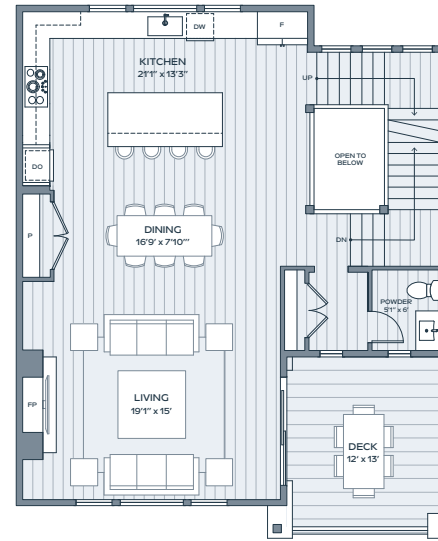

# D1

4 BEDROOM    INDOOR    2,732 SF  
 3 BATH        OUTDOOR    468 SF  
 2 HALF BATH   GARAGE     508 SF

LOWER

MAIN

SECOND

UPPER

Alcove Residences is located in the state of Colorado. All reservations, contracts and other documents relating to the sale of this real estate shall be executed only in the state of Colorado. No state bureau or division of real estate has inspected, examined, or qualified this offering. This advertisement does not constitute an offer or solicitation in any state where prior registration is required. All renderings and illustrative maps are conceptual only and subject to change. Amenities shown in renderings and illustrative maps are proposed, and may not occur. The developer reserves the right to make any modifications and changes as deemed necessary. Square-footages, dimensions, sizes, specifications, furnishings, layouts, and materials are approximate only and subject to change without notice. Window sizes, layouts, configurations and ceiling heights may vary from home to home. Prices are subject to change without notice. Errors & omissions excepted. Listing courtesy of Slifer Smith & Frampton Real Estate. 🏡

re:play