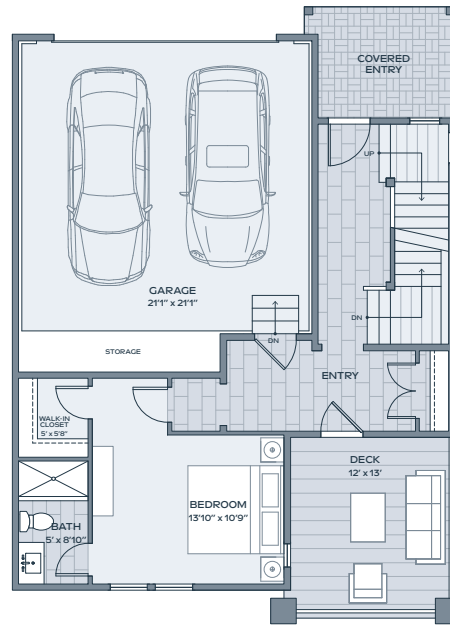

# D1

4 BEDROOM    INDOOR    2,732 SF  
 3 BATH        OUTDOOR    468 SF  
 2 HALF BATH   GARAGE     508 SF

LOWER

MAIN

SECOND

UPPER

Alcove Residences is located in the state of Colorado. All reservations, contracts and other documents relating to the sale of this real estate shall be executed only in the state of Colorado. No state bureau or division of real estate has inspected, examined, or qualified this offering. This advertisement does not constitute an offer or solicitation in any state where prior registration is required. All renderings and illustrative maps are conceptual only and subject to change. Amenities shown in renderings and illustrative maps are proposed, and may not occur. The developer reserves the right to make any modifications and changes as deemed necessary. Square-footages, dimensions, sizes, specifications, furnishings, layouts, and materials are approximate only and subject to change without notice. Window sizes, layouts, configurations and ceiling heights may vary from home to home. Prices are subject to change without notice. Errors & omissions excepted. Listing courtesy of Slifer Smith & Frampton Real Estate. 🏡

re:play