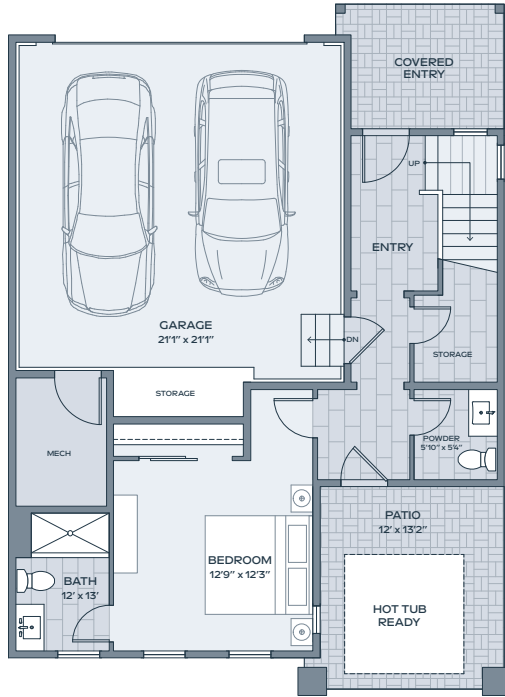

# E1

4 BEDROOM    INDOOR    2,320 SF  
 3 BATH        OUTDOOR    312 SF  
 2 HALF BATH   GARAGE    496 SF

Alcove Residences is located in the state of Colorado. All reservations, contracts and other documents relating to the sale of this real estate shall be executed only in the state of Colorado. No state bureau or division of real estate has inspected, examined, or qualified this offering. This advertisement does not constitute an offer or solicitation in any state where prior registration is required. All renderings and illustrative maps are conceptual only and subject to change. Amenities shown in renderings and illustrative maps are proposed, and may not occur. The developer reserves the right to make any modifications and changes as deemed necessary. Square-footages, dimensions, sizes, specifications, furnishings, layouts, and materials are approximate only and subject to change without notice. Window sizes, layouts, configurations and ceiling heights may vary from home to home. Prices are subject to change without notice. Errors & omissions excepted. Listing courtesy of Slifer Smith & Frampton Real Estate. 🏡

re:play