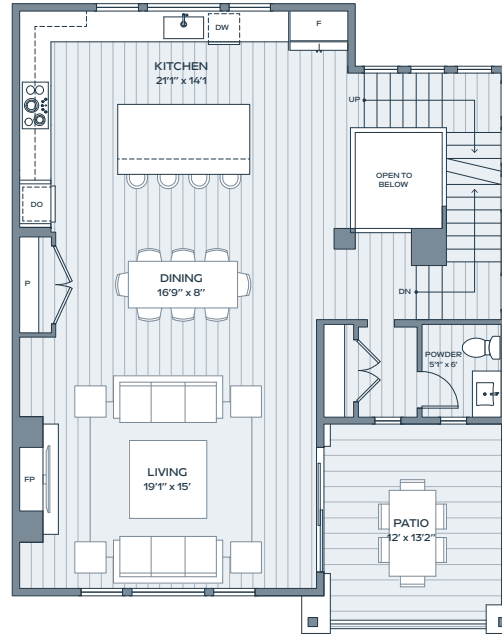

# E1

4 BEDROOM    INDOOR    2,320 SF  
 3 BATH        OUTDOOR    312 SF  
 2 HALF BATH   GARAGE    496 SF

Alcove Residences is located in the state of Colorado. All reservations, contracts and other documents relating to the sale of this real estate shall be executed only in the state of Colorado. No state bureau or division of real estate has inspected, examined, or qualified this offering. This advertisement does not constitute an offer or solicitation in any state where prior registration is required. All renderings and illustrative maps are conceptual only and subject to change. Amenities shown in renderings and illustrative maps are proposed, and may not occur. The developer reserves the right to make any modifications and changes as deemed necessary. Square-footages, dimensions, sizes, specifications, furnishings, layouts, and materials are approximate only and subject to change without notice. Window sizes, layouts, configurations and ceiling heights may vary from home to home. Prices are subject to change without notice. Errors & omissions excepted. Listing courtesy of Slifer Smith & Frampton Real Estate. 🏡

re:play