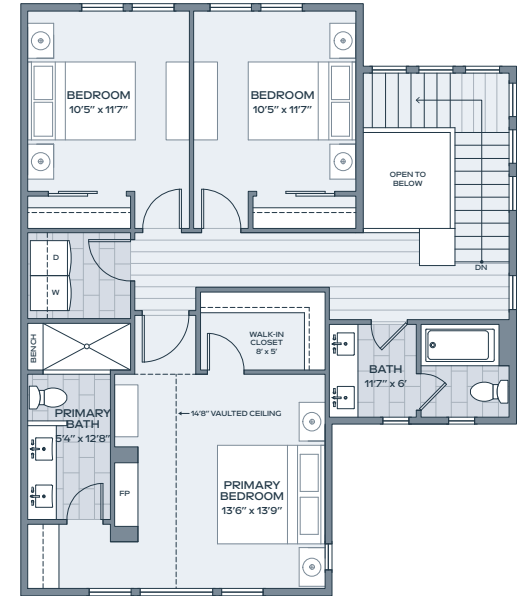

# E1

4 BEDROOM    INDOOR    2,320 SF  
 3 BATH        OUTDOOR    312 SF  
 2 HALF BATH   GARAGE    496 SF

Alcove Residences is located in the state of Colorado. All reservations, contracts and other documents relating to the sale of this real estate shall be executed only in the state of Colorado. No state bureau or division of real estate has inspected, examined, or qualified this offering. This advertisement does not constitute an offer or solicitation in any state where prior registration is required. All renderings and illustrative maps are conceptual only and subject to change. Amenities shown in renderings and illustrative maps are proposed, and may not occur. The developer reserves the right to make any modifications and changes as deemed necessary. Square-footages, dimensions, sizes, specifications, furnishings, layouts, and materials are approximate only and subject to change without notice. Window sizes, layouts, configurations and ceiling heights may vary from home to home. Prices are subject to change without notice. Errors & omissions excepted. Listing courtesy of Slifer Smith & Frampton Real Estate. 🏡

re:play