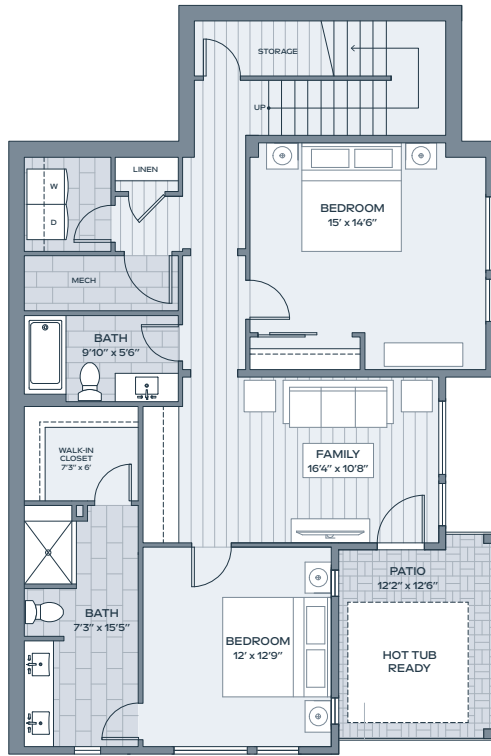

3 BEDROOM  
3.5 BATH

INDOOR 2,405 SF  
OUTDOOR 408 SF  
GARAGE 476 SF

LOWER

MAIN

SECOND

Alcove Residences is located in the state of Colorado. All reservations, contracts and other documents relating to the sale of this real estate shall be executed only in the state of Colorado. No state bureau or division of real estate has inspected, examined, or qualified this offering. This advertisement does not constitute an offer or solicitation in any state where prior registration is required. All renderings and illustrative maps are conceptual only and subject to change. Amenities shown in renderings and illustrative maps are proposed, and may not occur. The developer reserves the right to make any modifications and changes as deemed necessary. Square-footages, dimensions, sizes, specifications, furnishings, layouts, and materials are approximate only and subject to change without notice. Window sizes, layouts, configurations and ceiling heights may vary from home to home. Prices are subject to change without notice. Errors & omissions excepted. Listing courtesy of Slifer Smith & Frampton Real Estate. 🏠

re:play