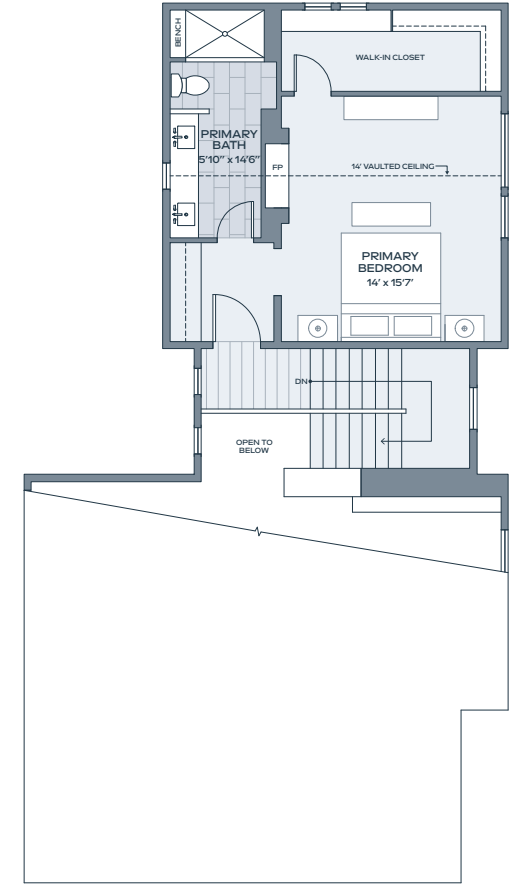

3 BEDROOM  
3.5 BATH

INDOOR 2,405 SF  
OUTDOOR 408 SF  
GARAGE 476 SF

LOWER

MAIN

SECOND

Alcove Residences is located in the state of Colorado. All reservations, contracts and other documents relating to the sale of this real estate shall be executed only in the state of Colorado. No state bureau or division of real estate has inspected, examined, or qualified this offering. This advertisement does not constitute an offer or solicitation in any state where prior registration is required. All renderings and illustrative maps are conceptual only and subject to change. Amenities shown in renderings and illustrative maps are proposed, and may not occur. The developer reserves the right to make any modifications and changes as deemed necessary. Square-footages, dimensions, sizes, specifications, furnishings, layouts, and materials are approximate only and subject to change without notice. Window sizes, layouts, configurations and ceiling heights may vary from home to home. Prices are subject to change without notice. Errors & omissions excepted. Listing courtesy of Slifer Smith & Frampton Real Estate. 🏠

re:play