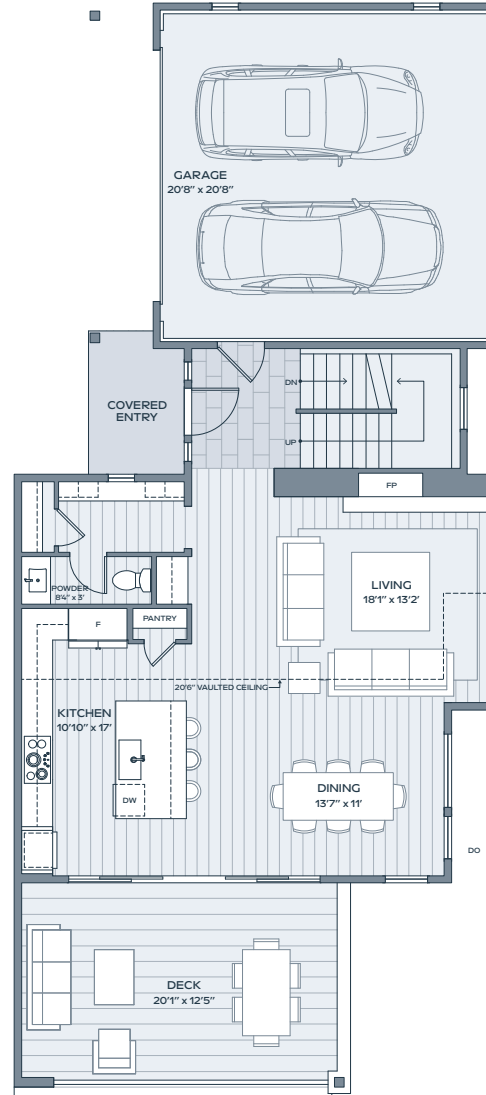

3 BEDROOM  
3.5 BATH

INDOOR 2,405 SF  
OUTDOOR 408 SF  
GARAGE 476 SF

LOWER

MAIN

SECOND

Alcove Residences is located in the state of Colorado. All reservations, contracts and other documents relating to the sale of this real estate shall be executed only in the state of Colorado. No state bureau or division of real estate has inspected, examined, or qualified this offering. This advertisement does not constitute an offer or solicitation in any state where prior registration is required. All renderings and illustrative maps are conceptual only and subject to change. Amenities shown in renderings and illustrative maps are proposed, and may not occur. The developer reserves the right to make any modifications and changes as deemed necessary. Square-footages, dimensions, sizes, specifications, furnishings, layouts, and materials are approximate only and subject to change without notice. Window sizes, layouts, configurations and ceiling heights may vary from home to home. Prices are subject to change without notice. Errors & omissions excepted. Listing courtesy of Slifer Smith & Frampton Real Estate. 🏠

re:play