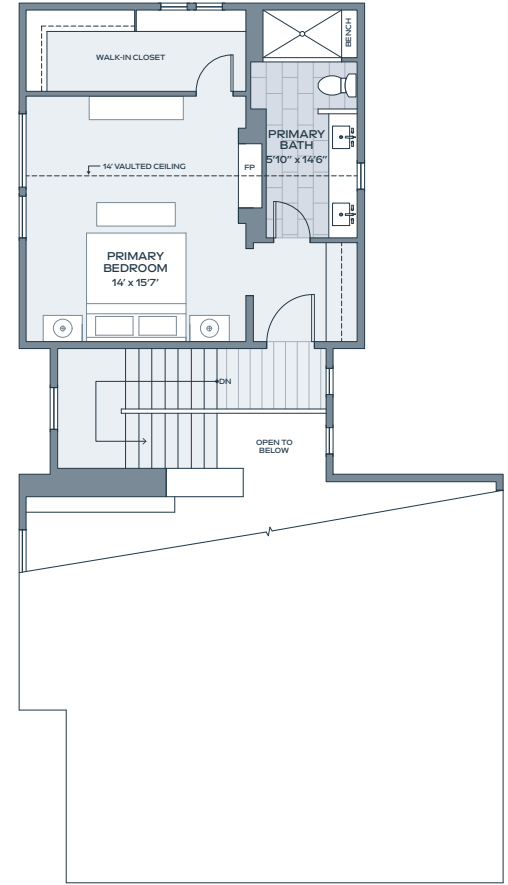

C

3 BEDROOM  
3.5 BATH

INDOOR 2,405 SF  
OUTDOOR 408 SF  
GARAGE 476 SF

LOWER

MAIN

SECOND

Alcove Residences is located in the state of Colorado. All reservations, contracts and other documents relating to the sale of this real estate shall be executed only in the state of Colorado. No state bureau or division of real estate has inspected, examined, or qualified this offering. This advertisement does not constitute an offer or solicitation in any state where prior registration is required. All renderings and illustrative maps are conceptual only and subject to change. Amenities shown in renderings and illustrative maps are proposed, and may not occur. The developer reserves the right to make any modifications and changes as deemed necessary. Square-footages, dimensions, sizes, specifications, furnishings, layouts, and materials are approximate only and subject to change without notice. Window sizes, layouts, configurations and ceiling heights may vary from home to home. Prices are subject to change without notice. Errors & omissions excepted. Listing courtesy of Slifer Smith & Frampton Real Estate. 🏡