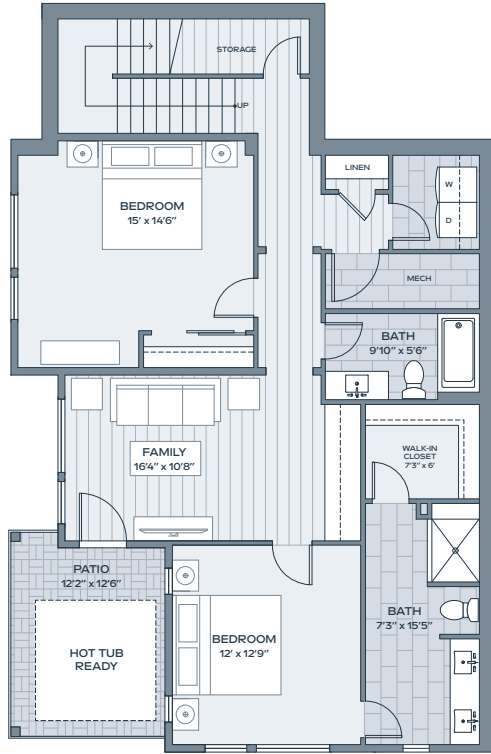

C

3 BEDROOM  
3.5 BATH

INDOOR 2,405 SF  
OUTDOOR 408 SF  
GARAGE 476 SF

LOWER

MAIN

SECOND

Alcove Residences is located in the state of Colorado. All reservations, contracts and other documents relating to the sale of this real estate shall be executed only in the state of Colorado. No state bureau or division of real estate has inspected, examined, or qualified this offering. This advertisement does not constitute an offer or solicitation in any state where prior registration is required. All renderings and illustrative maps are conceptual only and subject to change. Amenities shown in renderings and illustrative maps are proposed, and may not occur. The developer reserves the right to make any modifications and changes as deemed necessary. Square-footages, dimensions, sizes, specifications, furnishings, layouts, and materials are approximate only and subject to change without notice. Window sizes, layouts, configurations and ceiling heights may vary from home to home. Prices are subject to change without notice. Errors & omissions excepted. Listing courtesy of Slifer Smith & Frampton Real Estate. 🏡