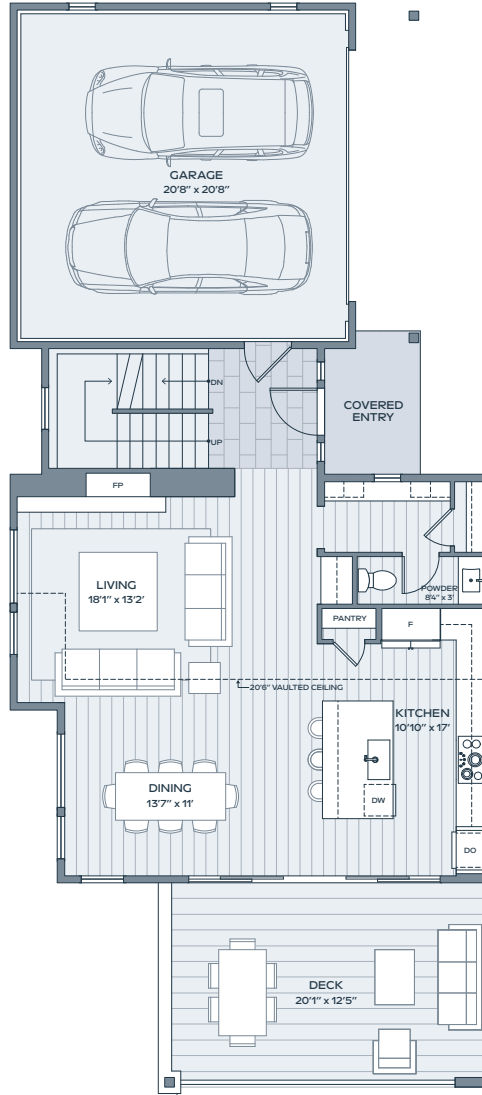

C

3 BEDROOM  
3.5 BATH

INDOOR 2,405 SF  
OUTDOOR 408 SF  
GARAGE 476 SF

LOWER

MAIN

SECOND

Alcove Residences is located in the state of Colorado. All reservations, contracts and other documents relating to the sale of this real estate shall be executed only in the state of Colorado. No state bureau or division of real estate has inspected, examined, or qualified this offering. This advertisement does not constitute an offer or solicitation in any state where prior registration is required. All renderings and illustrative maps are conceptual only and subject to change. Amenities shown in renderings and illustrative maps are proposed, and may not occur. The developer reserves the right to make any modifications and changes as deemed necessary. Square-footages, dimensions, sizes, specifications, furnishings, layouts, and materials are approximate only and subject to change without notice. Window sizes, layouts, configurations and ceiling heights may vary from home to home. Prices are subject to change without notice. Errors & omissions excepted. Listing courtesy of Slifer Smith & Frampton Real Estate. 🏡