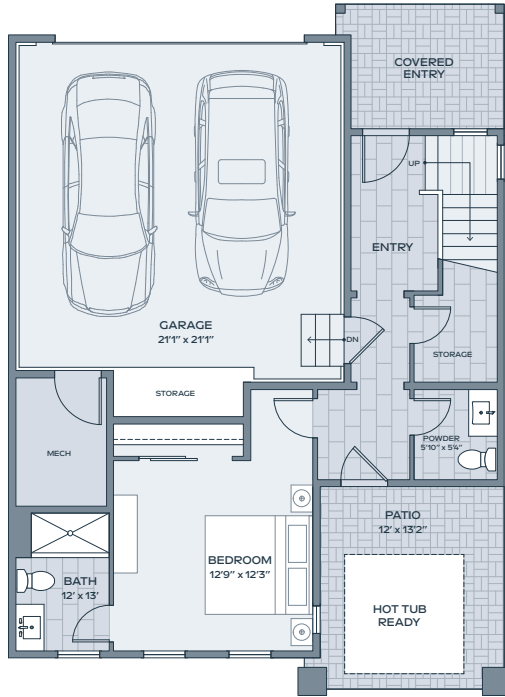

E1

4 BEDROOM   INDOOR   2,320 SF
3 BATH   OUTDOOR   312 SF
2 HALF BATH   GARAGE   496 SF

LOWER