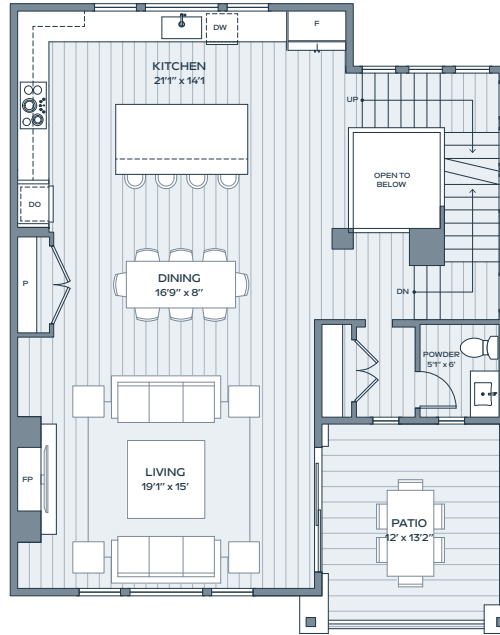

re:play

E1

4 BEDROOM INDOOR 2,320 SF
 3 BATH OUTDOOR 312 SF
 2 HALF BATH GARAGE 496 SF

LOWER

MAIN

SECOND

Alcove Residences is located in the state of Colorado. All reservations, contracts and other documents relating to the sale of this real estate shall be executed only in the state of Colorado. No state bureau or division of real estate has inspected, examined, or qualified this offering. This advertisement does not constitute an offer or solicitation in any state where prior registration is required. All renderings and illustrative maps are conceptual only and subject to change. Amenities shown in renderings and illustrative maps are proposed, and may not occur. The developer reserves the right to make any modifications and changes as deemed necessary. Square-footages, dimensions, sizes, specifications, furnishings, layouts, and materials are approximate only and subject to change without notice. Window sizes, layouts, configurations and ceiling heights may vary from home to home. Prices are subject to change without notice. Errors & omissions excepted. Listing courtesy of Slifer Smith & Frampton Real Estate. 🏡