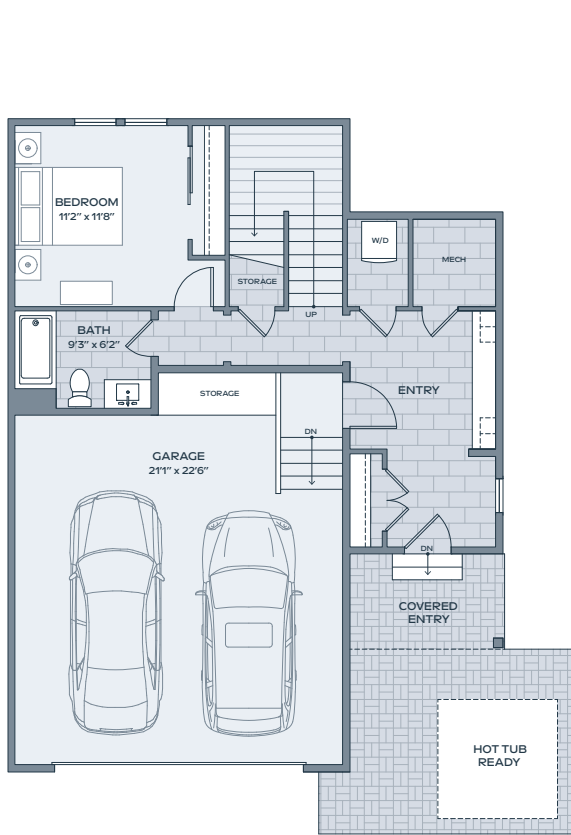

A2

3 BEDROOM
3.5 BATH

INDOOR 2,267 SF
OUTDOOR 425 SF
GARAGE 533 SF

LOWER