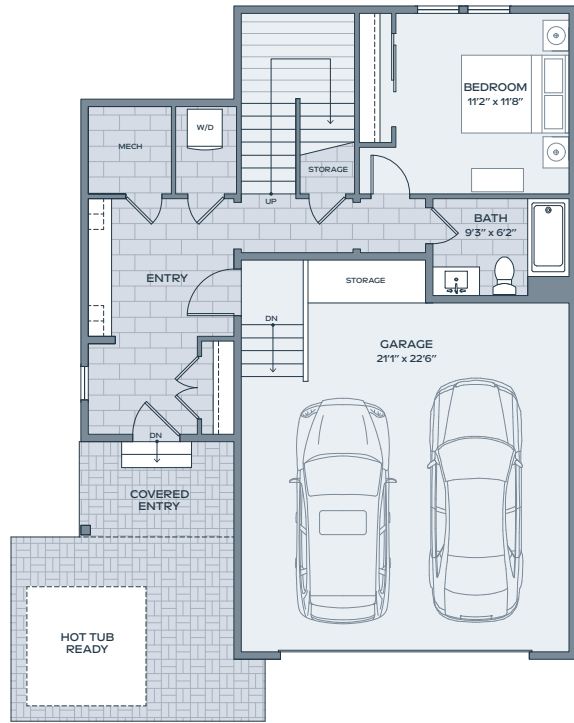

A1

3 BEDROOM
3.5 BATH

INDOOR 2,267 SF
OUTDOOR 425 SF
GARAGE 533 SF

LOWER

MAIN

SECOND

Alcove Residences is located in the state of Colorado. All reservations, contracts and other documents relating to the sale of this real estate shall be executed only in the state of Colorado. No state bureau or division of real estate has inspected, examined, or qualified this offering. This advertisement does not constitute an offer or solicitation in any state where prior registration is required. All renderings and illustrative maps are conceptual only and subject to change. Amenities shown in renderings and illustrative maps are proposed, and may not occur. The developer reserves the right to make any modifications and changes as deemed necessary. Square-footages, dimensions, sizes, specifications, furnishings, layouts, and materials are approximate only and subject to change without notice. Window sizes, layouts, configurations and ceiling heights may vary from home to home. Prices are subject to change without notice. Errors & omissions excepted. Listing courtesy of Slifer Smith & Frampton Real Estate. 🏡