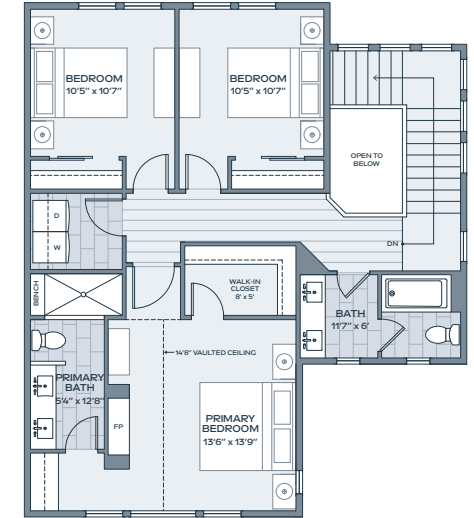

re:play

D1

4 BEDROOM INDOOR 2,732 SF
 3 BATH OUTDOOR 468 SF
 2 HALF BATH GARAGE 508 SF

LOWER

MAIN

SECOND

UPPER

Alcove Residences is located in the state of Colorado. All reservations, contracts and other documents relating to the sale of this real estate shall be executed only in the state of Colorado. No state bureau or division of real estate has inspected, examined, or qualified this offering. This advertisement does not constitute an offer or solicitation in any state where prior registration is required. All renderings and illustrative maps are conceptual only and subject to change. Amenities shown in renderings and illustrative maps are proposed, and may not occur. The developer reserves the right to make any modifications and changes as deemed necessary. Square-footages, dimensions, sizes, specifications, furnishings, layouts, and materials are approximate only and subject to change without notice. Window sizes, layouts, configurations and ceiling heights may vary from home to home. Prices are subject to change without notice. Errors & omissions excepted. Listing courtesy of Slifer Smith & Frampton Real Estate. 🏡