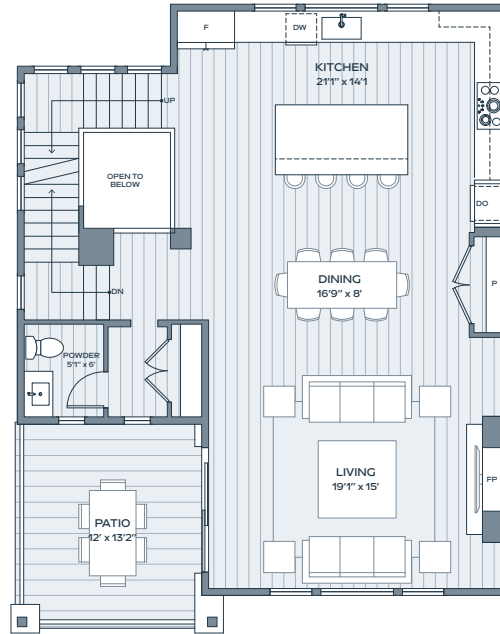

re:play

E2

4 BEDROOM INDOOR 2,320 SF
 3 BATH OUTDOOR 312 SF
 2 HALF BATH GARAGE 496 SF

LOWER

MAIN

SECOND

Alcove Residences is located in the state of Colorado. All reservations, contracts and other documents relating to the sale of this real estate shall be executed only in the state of Colorado. No state bureau or division of real estate has inspected, examined, or qualified this offering. This advertisement does not constitute an offer or solicitation in any state where prior registration is required. All renderings and illustrative maps are conceptual only and subject to change. Amenities shown in renderings and illustrative maps are proposed, and may not occur. The developer reserves the right to make any modifications and changes as deemed necessary. Square-footages, dimensions, sizes, specifications, furnishings, layouts, and materials are approximate only and subject to change without notice. Window sizes, layouts, configurations and ceiling heights may vary from home to home. Prices are subject to change without notice. Errors & omissions excepted. Listing courtesy of Slifer Smith & Frampton Real Estate. 🏡