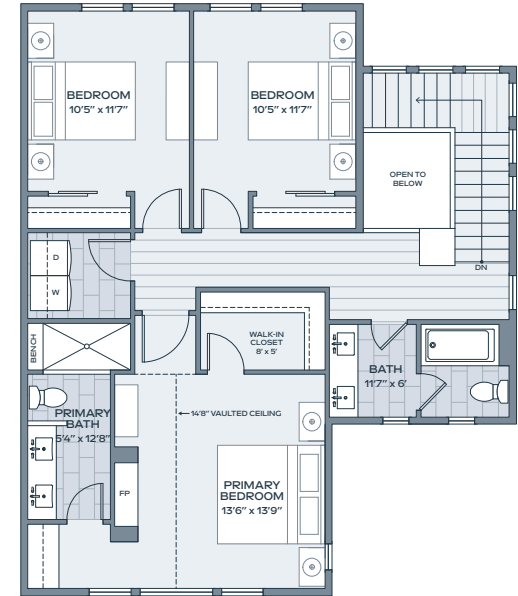

re:play

E1

4 BEDROOM INDOOR 2,320 SF
 3 BATH OUTDOOR 312 SF
 2 HALF BATH GARAGE 496 SF

LOWER

MAIN

SECOND

Alcove Residences is located in the state of Colorado. All reservations, contracts and other documents relating to the sale of this real estate shall be executed only in the state of Colorado. No state bureau or division of real estate has inspected, examined, or qualified this offering. This advertisement does not constitute an offer or solicitation in any state where prior registration is required. All renderings and illustrative maps are conceptual only and subject to change. Amenities shown in renderings and illustrative maps are proposed, and may not occur. The developer reserves the right to make any modifications and changes as deemed necessary. Square-footages, dimensions, sizes, specifications, furnishings, layouts, and materials are approximate only and subject to change without notice. Window sizes, layouts, configurations and ceiling heights may vary from home to home. Prices are subject to change without notice. Errors & omissions excepted. Listing courtesy of Slifer Smith & Frampton Real Estate. 🏡