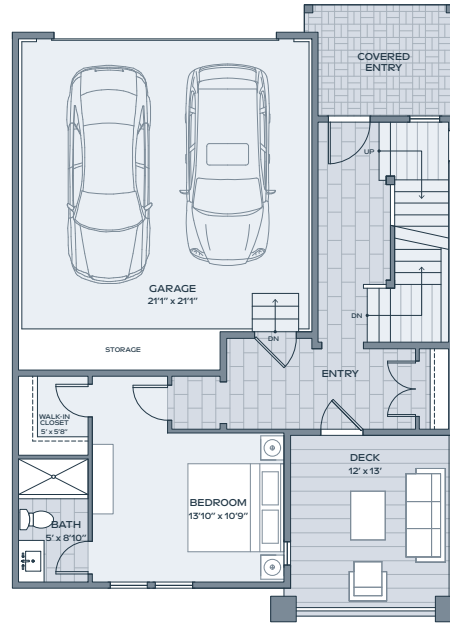

re:play

D1

4 BEDROOM INDOOR 2,732 SF
 3 BATH OUTDOOR 468 SF
 2 HALF BATH GARAGE 508 SF

LOWER

MAIN

SECOND

UPPER

Alcove Residences is located in the state of Colorado. All reservations, contracts and other documents relating to the sale of this real estate shall be executed only in the state of Colorado. No state bureau or division of real estate has inspected, examined, or qualified this offering. This advertisement does not constitute an offer or solicitation in any state where prior registration is required. All renderings and illustrative maps are conceptual only and subject to change. Amenities shown in renderings and illustrative maps are proposed, and may not occur. The developer reserves the right to make any modifications and changes as deemed necessary. Square-footages, dimensions, sizes, specifications, furnishings, layouts, and materials are approximate only and subject to change without notice. Window sizes, layouts, configurations and ceiling heights may vary from home to home. Prices are subject to change without notice. Errors & omissions excepted. Listing courtesy of Slifer Smith & Frampton Real Estate. 🏡