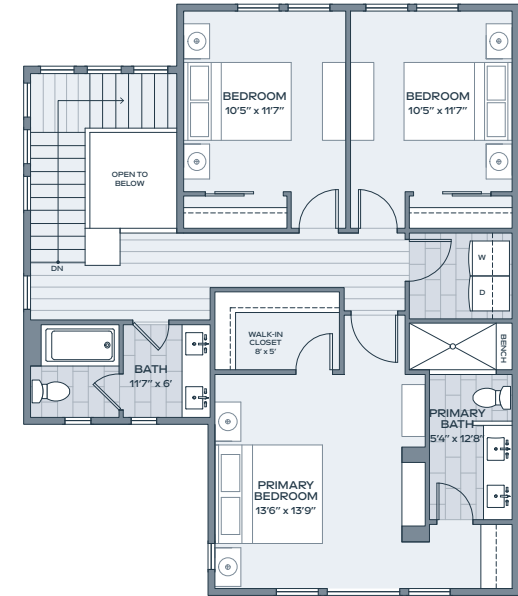

re:play

E2

4 BEDROOM INDOOR 2,320 SF
 3 BATH OUTDOOR 312 SF
 2 HALF BATH GARAGE 496 SF

LOWER

MAIN

SECOND

Alcove Residences is located in the state of Colorado. All reservations, contracts and other documents relating to the sale of this real estate shall be executed only in the state of Colorado. No state bureau or division of real estate has inspected, examined, or qualified this offering. This advertisement does not constitute an offer or solicitation in any state where prior registration is required. All renderings and illustrative maps are conceptual only and subject to change. Amenities shown in renderings and illustrative maps are proposed, and may not occur. The developer reserves the right to make any modifications and changes as deemed necessary. Square-footages, dimensions, sizes, specifications, furnishings, layouts, and materials are approximate only and subject to change without notice. Window sizes, layouts, configurations and ceiling heights may vary from home to home. Prices are subject to change without notice. Errors & omissions excepted. Listing courtesy of Slifer Smith & Frampton Real Estate. 🏡