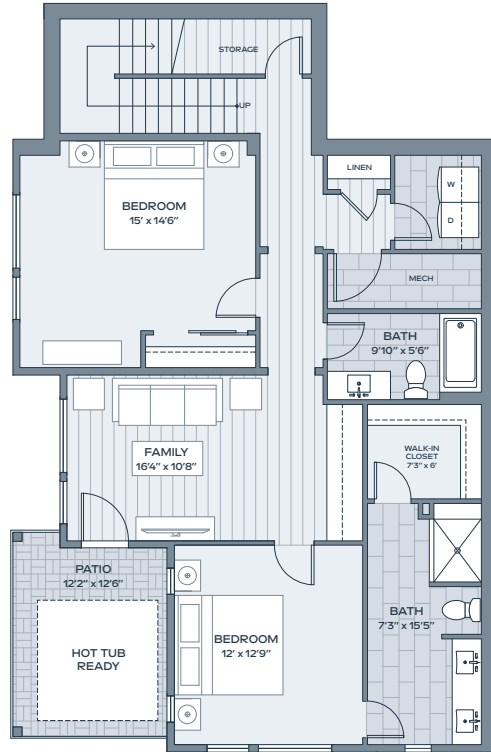

3 BEDROOM
3.5 BATH

INDOOR 2,405 SF
OUTDOOR 408 SF
GARAGE 476 SF

LOWER