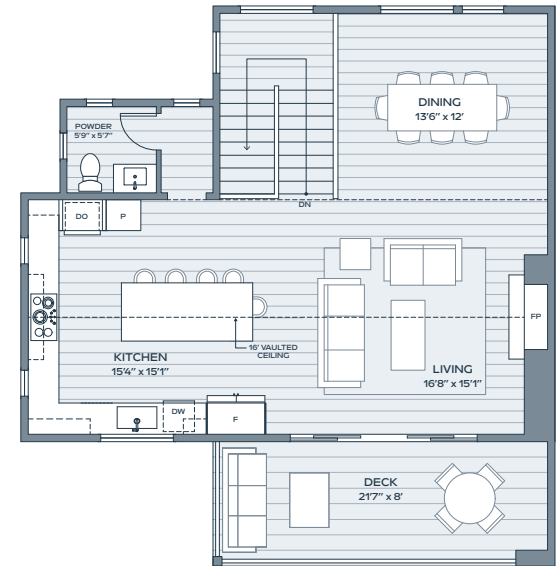

A1

3 BEDROOM
3.5 BATH

INDOOR 2,267 SF
OUTDOOR 425 SF
GARAGE 533 SF

LOWER

MAIN

SECOND

Alcove Residences is located in the state of Colorado. All reservations, contracts and other documents relating to the sale of this real estate shall be executed only in the state of Colorado. No state bureau or division of real estate has inspected, examined, or qualified this offering. This advertisement does not constitute an offer or solicitation in any state where prior registration is required. All renderings and illustrative maps are conceptual only and subject to change. Amenities shown in renderings and illustrative maps are proposed, and may not occur. The developer reserves the right to make any modifications and changes as deemed necessary. Square-footages, dimensions, sizes, specifications, furnishings, layouts, and materials are approximate only and subject to change without notice. Window sizes, layouts, configurations and ceiling heights may vary from home to home. Prices are subject to change without notice. Errors & omissions excepted. Listing courtesy of Slifer Smith & Frampton Real Estate. 🏡