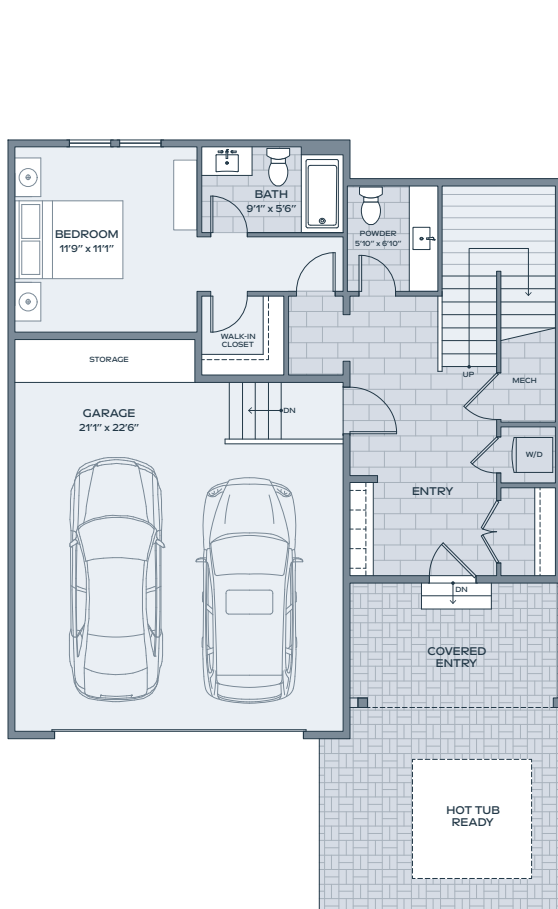

B

3 BEDROOM   INDOOR   2,518 SF
3 BATH   OUTDOOR 376 SF
2 HALF BATH   GARAGE   531 SF

LOWER