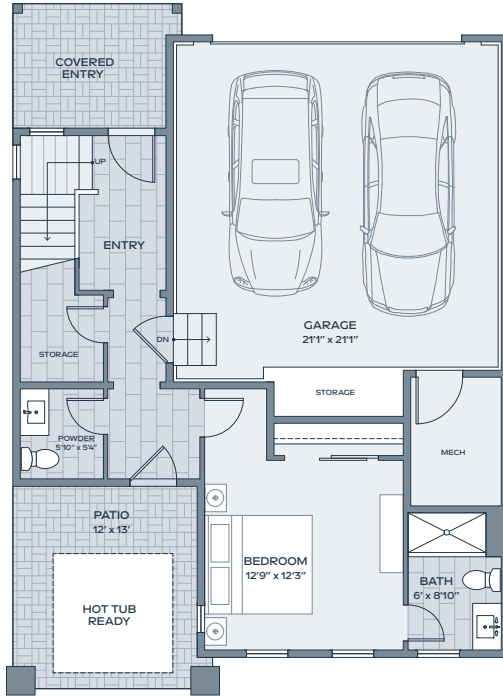

E2

4 BEDROOM   INDOOR   2,320 SF
3 BATH   OUTDOOR   312 SF
2 HALF BATH   GARAGE   496 SF

LOWER