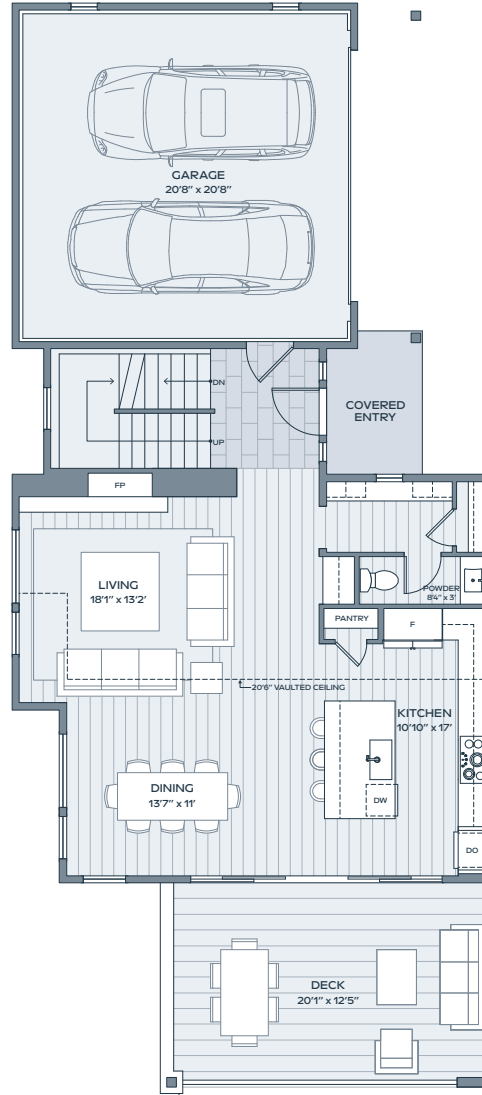

re:play

3 BEDROOM
3.5 BATH

INDOOR 2,405 SF
OUTDOOR 408 SF
GARAGE 476 SF

LOWER

MAIN

SECOND

Alcove Residences is located in the state of Colorado. All reservations, contracts and other documents relating to the sale of this real estate shall be executed only in the state of Colorado. No state bureau or division of real estate has inspected, examined, or qualified this offering. This advertisement does not constitute an offer or solicitation in any state where prior registration is required. All renderings and illustrative maps are conceptual only and subject to change. Amenities shown in renderings and illustrative maps are proposed, and may not occur. The developer reserves the right to make any modifications and changes as deemed necessary. Square-footages, dimensions, sizes, specifications, furnishings, layouts, and materials are approximate only and subject to change without notice. Window sizes, layouts, configurations and ceiling heights may vary from home to home. Prices are subject to change without notice. Errors & omissions excepted. Listing courtesy of Slifer Smith & Frampton Real Estate. 🏡