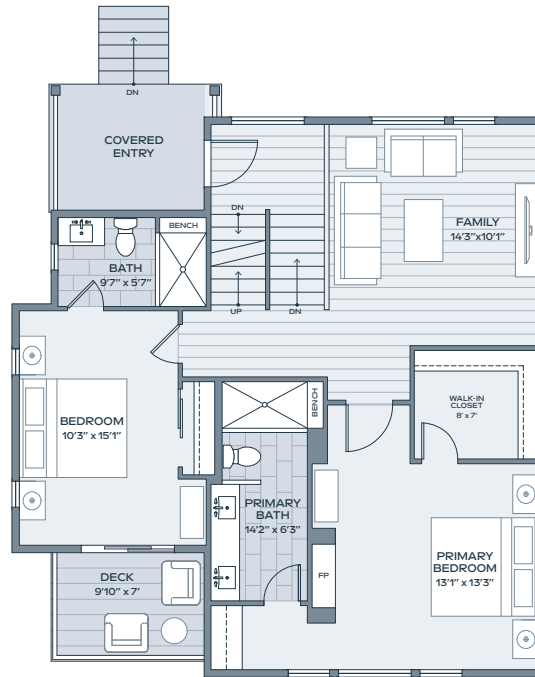

A1

3 BEDROOM
3.5 BATH

INDOOR 2,267 SF
OUTDOOR 425 SF
GARAGE 533 SF

LOWER

MAIN

SECOND

Alcove Residences is located in the state of Colorado. All reservations, contracts and other documents relating to the sale of this real estate shall be executed only in the state of Colorado. No state bureau or division of real estate has inspected, examined, or qualified this offering. This advertisement does not constitute an offer or solicitation in any state where prior registration is required. All renderings and illustrative maps are conceptual only and subject to change. Amenities shown in renderings and illustrative maps are proposed, and may not occur. The developer reserves the right to make any modifications and changes as deemed necessary. Square-footages, dimensions, sizes, specifications, furnishings, layouts, and materials are approximate only and subject to change without notice. Window sizes, layouts, configurations and ceiling heights may vary from home to home. Prices are subject to change without notice. Errors & omissions excepted. Listing courtesy of Slifer Smith & Frampton Real Estate. 🏡