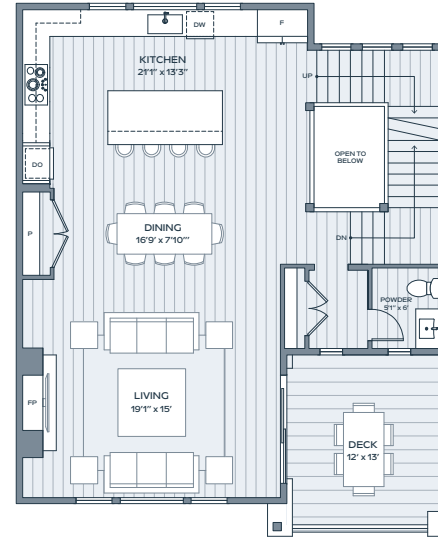

re:play

D1

4 BEDROOM INDOOR 2,732 SF
 3 BATH OUTDOOR 468 SF
 2 HALF BATH GARAGE 508 SF

LOWER

MAIN

SECOND

UPPER

Alcove Residences is located in the state of Colorado. All reservations, contracts and other documents relating to the sale of this real estate shall be executed only in the state of Colorado. No state bureau or division of real estate has inspected, examined, or qualified this offering. This advertisement does not constitute an offer or solicitation in any state where prior registration is required. All renderings and illustrative maps are conceptual only and subject to change. Amenities shown in renderings and illustrative maps are proposed, and may not occur. The developer reserves the right to make any modifications and changes as deemed necessary. Square-footages, dimensions, sizes, specifications, furnishings, layouts, and materials are approximate only and subject to change without notice. Window sizes, layouts, configurations and ceiling heights may vary from home to home. Prices are subject to change without notice. Errors & omissions excepted. Listing courtesy of Slifer Smith & Frampton Real Estate. 🏡