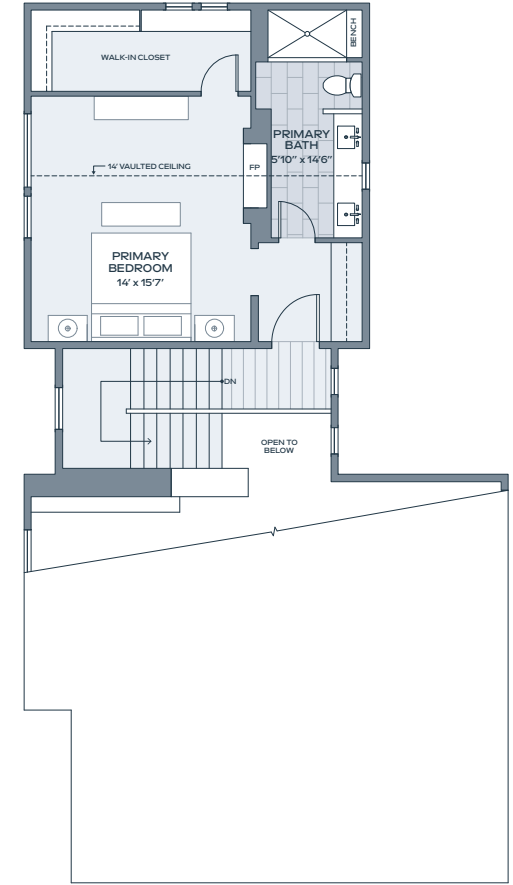

re:play

3 BEDROOM
3.5 BATH

INDOOR 2,405 SF
OUTDOOR 408 SF
GARAGE 476 SF

LOWER

MAIN

SECOND

Alcove Residences is located in the state of Colorado. All reservations, contracts and other documents relating to the sale of this real estate shall be executed only in the state of Colorado. No state bureau or division of real estate has inspected, examined, or qualified this offering. This advertisement does not constitute an offer or solicitation in any state where prior registration is required. All renderings and illustrative maps are conceptual only and subject to change. Amenities shown in renderings and illustrative maps are proposed, and may not occur. The developer reserves the right to make any modifications and changes as deemed necessary. Square-footages, dimensions, sizes, specifications, furnishings, layouts, and materials are approximate only and subject to change without notice. Window sizes, layouts, configurations and ceiling heights may vary from home to home. Prices are subject to change without notice. Errors & omissions excepted. Listing courtesy of Slifer Smith & Frampton Real Estate. 🏡