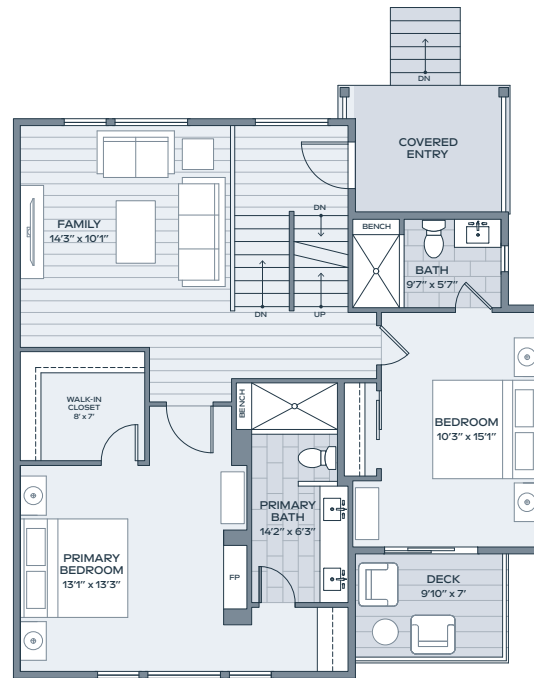

re:play

A2

3 BEDROOM
3.5 BATH

INDOOR 2,267 SF
OUTDOOR 425 SF
GARAGE 533 SF

LOWER

MAIN

SECOND

Alcove Residences is located in the state of Colorado. All reservations, contracts and other documents relating to the sale of this real estate shall be executed only in the state of Colorado. No state bureau or division of real estate has inspected, examined, or qualified this offering. This advertisement does not constitute an offer or solicitation in any state where prior registration is required. All renderings and illustrative maps are conceptual only and subject to change. Amenities shown in renderings and illustrative maps are proposed, and may not occur. The developer reserves the right to make any modifications and changes as deemed necessary. Square-footages, dimensions, sizes, specifications, furnishings, layouts, and materials are approximate only and subject to change without notice. Window sizes, layouts, configurations and ceiling heights may vary from home to home. Prices are subject to change without notice. Errors & omissions excepted. Listing courtesy of Slifer Smith & Frampton Real Estate. 🏡