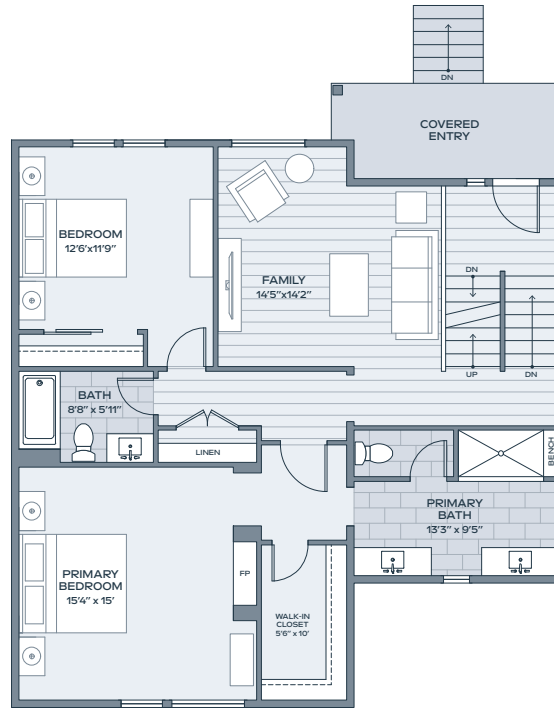

re:play

B

3 BEDROOM INDOOR 2,518 SF
3 BATH OUTDOOR 376 SF
2 HALF BATH GARAGE 531 SF

LOWER

MAIN

SECOND

Alcove Residences is located in the state of Colorado. All reservations, contracts and other documents relating to the sale of this real estate shall be executed only in the state of Colorado. No state bureau or division of real estate has inspected, examined, or qualified this offering. This advertisement does not constitute an offer or solicitation in any state where prior registration is required. All renderings and illustrative maps are conceptual only and subject to change. Amenities shown in renderings and illustrative maps are proposed, and may not occur. The developer reserves the right to make any modifications and changes as deemed necessary. Square-footages, dimensions, sizes, specifications, furnishings, layouts, and materials are approximate only and subject to change without notice. Window sizes, layouts, configurations and ceiling heights may vary from home to home. Prices are subject to change without notice. Errors & omissions excepted. Listing courtesy of Slifer Smith & Frampton Real Estate. 🏡