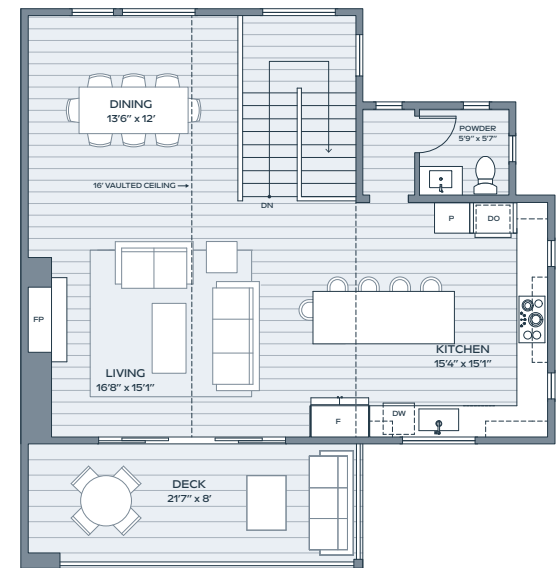

re:play

A2

3 BEDROOM
3.5 BATH

INDOOR 2,267 SF
OUTDOOR 425 SF
GARAGE 533 SF

LOWER

MAIN

SECOND

Alcove Residences is located in the state of Colorado. All reservations, contracts and other documents relating to the sale of this real estate shall be executed only in the state of Colorado. No state bureau or division of real estate has inspected, examined, or qualified this offering. This advertisement does not constitute an offer or solicitation in any state where prior registration is required. All renderings and illustrative maps are conceptual only and subject to change. Amenities shown in renderings and illustrative maps are proposed, and may not occur. The developer reserves the right to make any modifications and changes as deemed necessary. Square-footages, dimensions, sizes, specifications, furnishings, layouts, and materials are approximate only and subject to change without notice. Window sizes, layouts, configurations and ceiling heights may vary from home to home. Prices are subject to change without notice. Errors & omissions excepted. Listing courtesy of Slifer Smith & Frampton Real Estate. 🏡